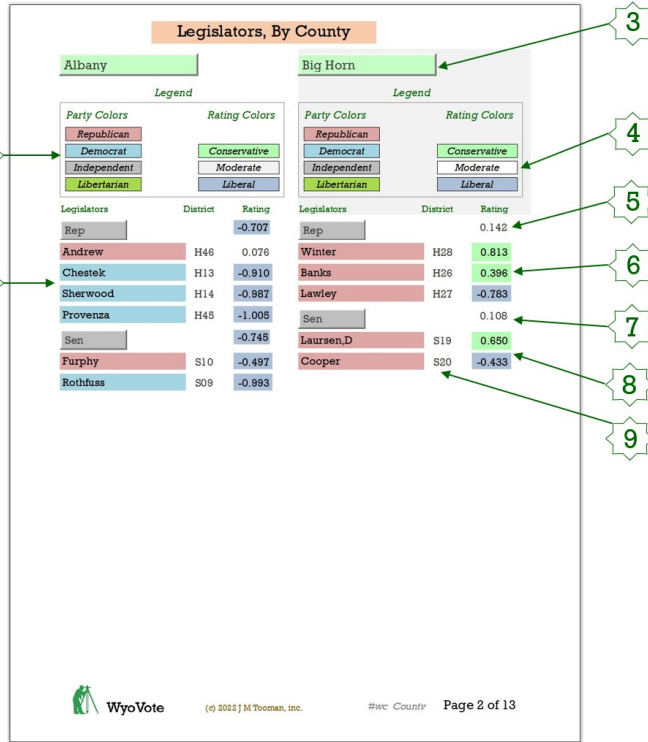

# Legislators, By County

Legislative Session YR: 23

Carbon

County Wide Rating: -0.226

### Legend

Party Colors	Rating Colors
Republican	Conservative
Democrat	Moderate
Independent	Liberal
Libertarian	

Legislators	District	Rating
Rep		-0.370
Davis	H47	-0.010
Burkhart	H15	-0.730
Sen		0.062
Hicks	S11	0.062

## Report Explanation

- 1 **Party Colors**  
Each Legislator is boxed in by the color of their respective parties.
- 2 **Last Name:**  
This column has two types of information:
  - Legislator Last Name
  - Political Party
 The Legend shows the party name and colors.
- 3 **County**
- 4 **Rating Colors**  
Legislator's overall rating position
- 5 **Average Rating - House**  
Average rating of Representatives in the committee
- 6 **Representative Rating**
- 7 **Average Rating - Senate**  
Average rating of Senators in the committee
- 8 **Senator Rating**
- 9 **Legislator's District**

Note:

The Report Explanation applies equally for all individual counties; the information is different for each county but the report format applies to all.